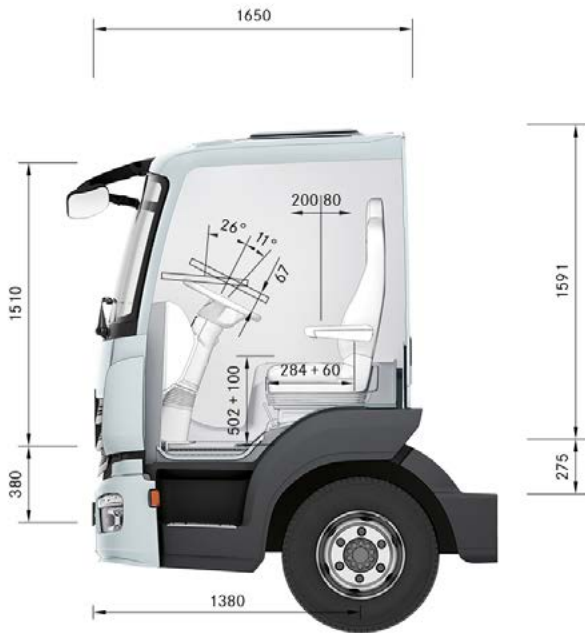

Mercedes-Benz  
Trucks you can trust

## ClassicSpace S-Cab.

Exterior width [mm]	2295
Exterior length [mm]	1650
Interior width [mm]	2000
Interior height [mm]	1510

Measuring 2295 mm in width and 1650 mm in length, the ClassicSpace S-cab combines a comfortable workplace with a high level of visibility and full body length.