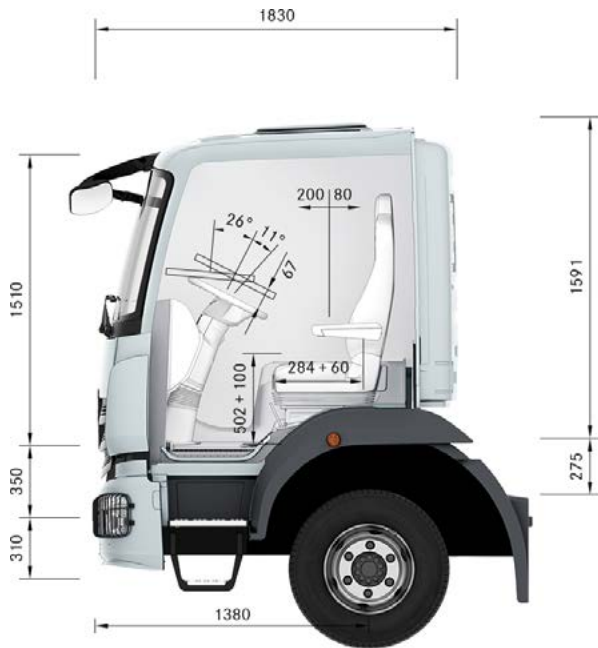

Mercedes-Benz
Trucks you can trust

ClassicSpace S-Cab extended (4x4)

Exterior width [mm]	2500
Exterior length [mm]	1830
Interior width [mm]	2000
Interior height [mm]	1510

The ClassicSpace S-cab with rear panel extended by 180 mm boasts compact exterior dimensions and ample space inside. The high-quality workmanship and a host of practical details and features provide for a particularly high standard of ergonomics and driving comfort. With all-wheel drive, the ClassicSpace S-cab extended is 2500 mm wide.