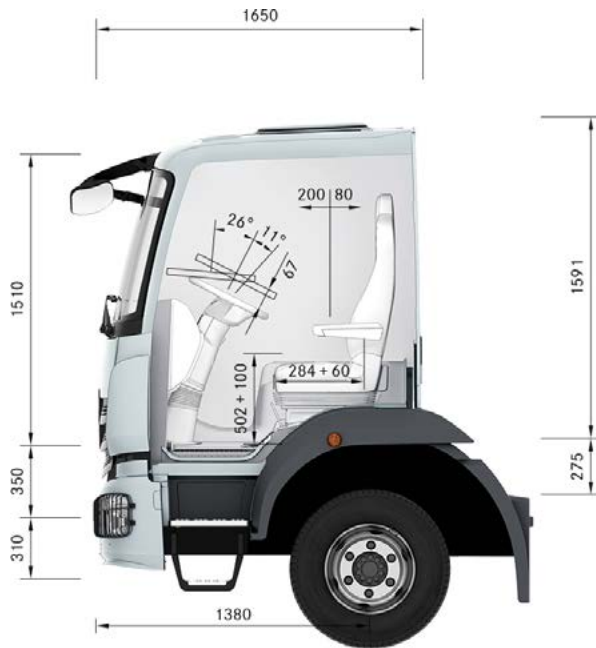

Mercedes-Benz  
Trucks you can trust

## ClassicSpace S-Cab (4x4)

Exterior width [mm]	2500
Exterior length [mm]	1650
Interior width [mm]	2000
Interior height [mm]	1510

Measuring 2295 mm in width and 1650 mm in length, the ClassicSpace S-cab combines a comfortable workplace with a high level of visibility and full body length. With all-wheel drive, the ClassicSpace S-cab is 2500 mm wide.