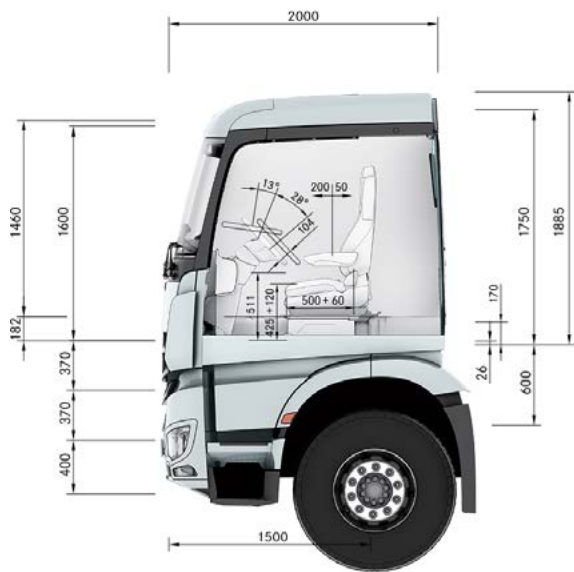

Mercedes-Benz
Trucks you can trust

ClassicSpace M-cab 2300 mm.

Exterior width [mm]	2300
Exterior length [mm]	2000
Headroom in front of the seats [mm]	1500 ¹⁾
Headroom on 170 mm engine tunnel variant [mm]	1360 ¹⁾
Headroom on 320 mm engine tunnel variant [mm]	1210 ¹⁾

The ClassicSpace M-cab is longer than the ClassicSpace S-cab, which means that it offers more room and stowage space; and for even more comfort it can, for example, be fitted with a folding bunk.

¹⁾ ClassicSpace M-cab Low Roof.