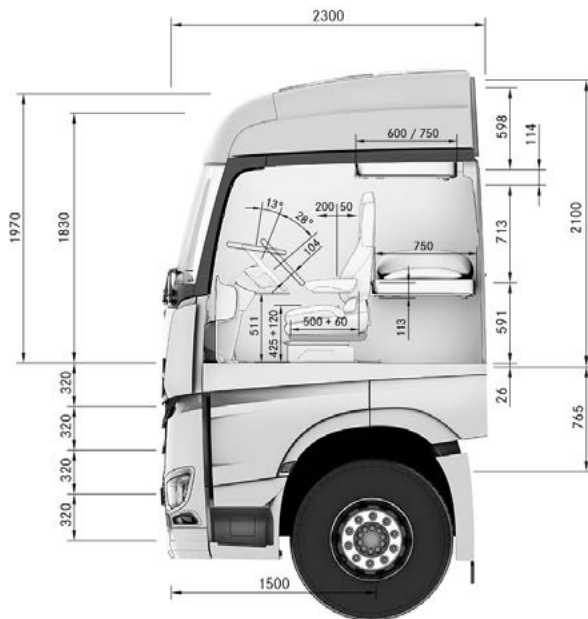

Mercedes-Benz
Trucks you can trust

StreamSpace L-cab 2500 mm.

Exterior width [mm]	2500
Exterior length [mm]	2300
Headroom in front of the seats [mm]	1830
Headroom on level floor [mm]	1970

The 2500 mm wide StreamSpace L-cab is particularly suitable for on-road and comfort-oriented applications with frequent overnight stays. The cab is characterised by a particularly generous amount of space and a high level of living comfort. As standard this includes the 2200 mm long and 750 mm wide comfort bed on the bottom plus plenty of stowage space beneath the comfort bed and above the windscreen