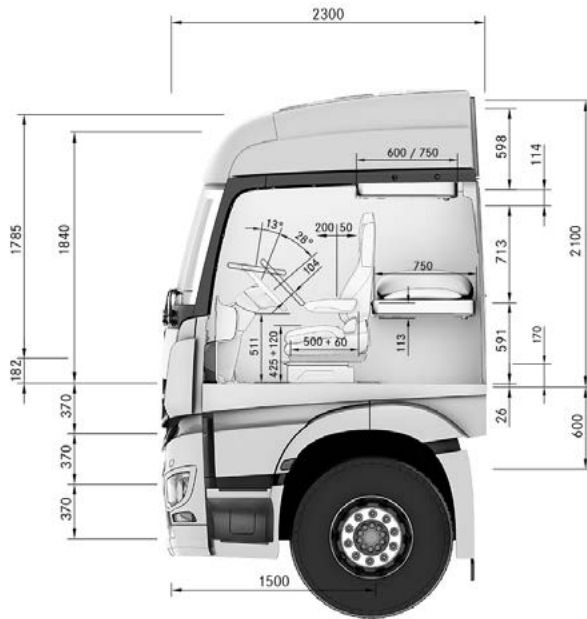

## StreamSpace L-cab 2300 mm.

Exterior width [mm]	2300
Exterior length [mm]	2300
Headroom in front of the seats [mm]	1840
Headroom on 170 mm engine tunnel variant [mm]	1785
Headroom on 320 mm engine tunnel variant [mm]	1635
Headroom on level floor [mm]	1970

The generous amount of room and stowage space and the standard-specification comfort bed with a length of 2000 mm and a width of 750 mm makes the 2300 mm wide StreamSpace L-cab suitable for applications lasting more than one day. The cab is available with a 170 mm or 320 mm engine tunnel and on request also with a level floor. Compared to the ClassicSpace L-cab, the StreamSpace L-cab has more space and more headroom