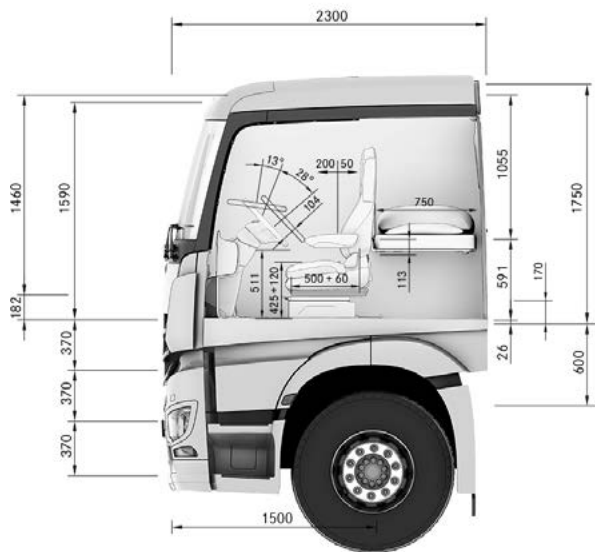

Mercedes-Benz
Trucks you can trust

ClassicSpace L-cab 2300 mm.

Exterior width [mm]	2300
Exterior length [mm]	2300
Headroom in front of the seats [mm]	1590
Headroom on 170 mm engine tunnel variant [mm]	1360 ¹⁾
Headroom on 320 mm engine tunnel variant [mm]	1210 ¹⁾
Headroom on level floor [mm]	1540 ¹⁾

The generous amount of room and stowage space and the standard-specification comfort bed with a length of 2000 mm and a width of 750 mm makes the 2300 mm wide ClassicSpace L-cab suitable for applications lasting more than one day. The cab is available with a 170 mm or 320 mm engine tunnel and on request also with a level floor