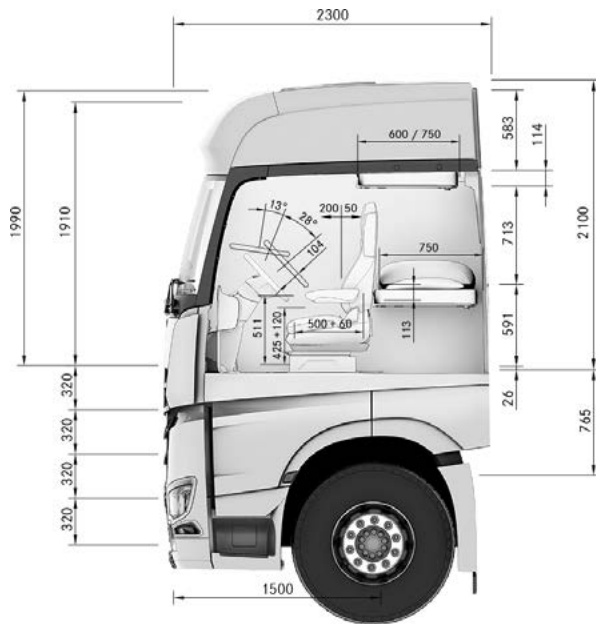

Mercedes-Benz
Trucks you can trust

BigSpace L-cab 2500 mm.

Exterior width [mm]	2500
Exterior length [mm]	2300
Headroom in front of the seats [mm]	1910
Headroom on level floor [mm]	1990

The characteristic features of the BigSpace L-cab with a level floor, headroom of 1990 mm and width of 2500 mm are great freedom of movement and plenty of stowage space. It is very well suited to applications regularly involving overnight stays