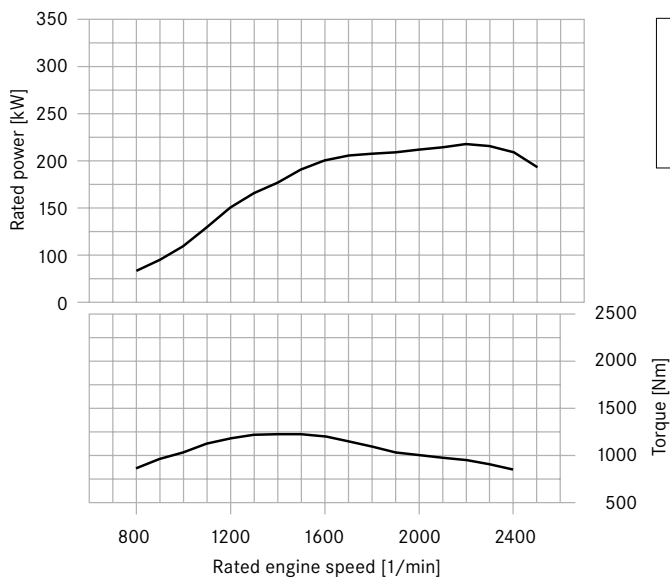

Mercedes-Benz
Trucks you can trust

Mercedes-Benz,

R6 – 175 kW (238 hp)

OM 936

Technical data

No. of cylinders	R6
Displacement [l]	7.7
Max. torque [Nm](1/min)]	1000 1200-1600
Max. rated power [kW](1/min)]	175 1800

Mercedes-Benz
Trucks you can trust

Mercedes-Benz,

R6 – 200 kW (272 hp)

OM 936

Technical data

No. of cylinders	R6
Displacement [l]	7.7
Max. torque [Nm](1/min)]	1100 1200-1600
Max. rated power [kW](1/min)]	200 1800

Mercedes-Benz
Trucks you can trust

Mercedes-Benz,

R6 – 220 kW (299 hp)

OM 936

Technical data

No. of cylinders	R6
Displacement [l]	7.7
Max. torque [Nm] (1/min)	1200 1200-1600
Max. rated power [kW] (1/min)	220 1800