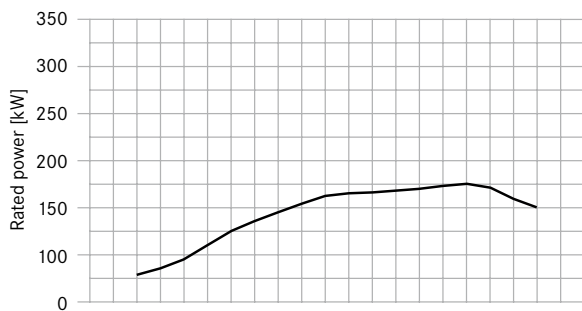

Mercedes-Benz
Trucks you can trust

Mercedes-Benz,

R6 – 175 kW (238 hp)

OM 936

Technical data

No. of cylinders	R6
Displacement [l]	7.7
Max. torque [Nm](1/min)]	1000 1200-1600
Max. rated power [kW](1/min)]	175 1800

Mercedes-Benz
Trucks you can trust

Mercedes-Benz,

R6 – 200 kW (272 hp)

OM 936

Technical data

No. of cylinders	R6
Displacement [l]	7.7
Max. torque [Nm](1/min)]	1100 1200-1600
Max. rated power [kW](1/min)]	200 1800

Mercedes-Benz
Trucks you can trust

Mercedes-Benz,

R6 – 220 kW (299 hp)

OM 936

Technical data

No. of cylinders	R6
Displacement [l]	7.7
Max. torque [Nm] (1/min)	1200 1200-1600
Max. rated power [kW] (1/min)	220 1800