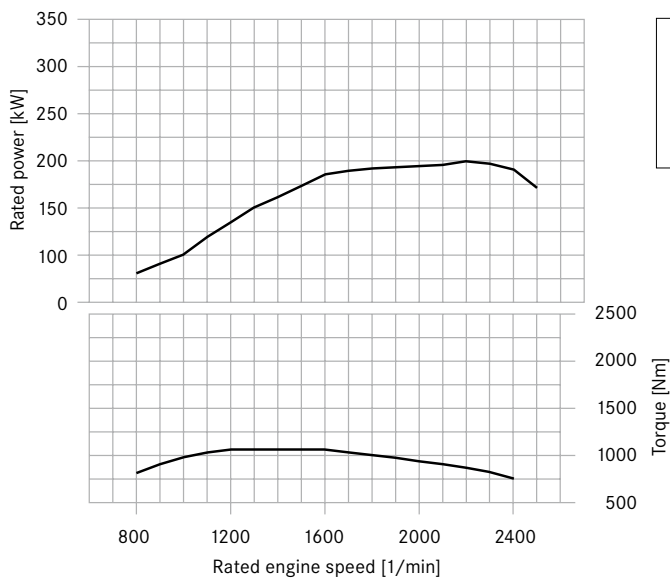

Mercedes-Benz
Trucks you can trust

Mercedes-Benz,

R6 – 175 kW (238 hp)

OM 936

Technical data

No. of cylinders	R6
Displacement [l]	7.7
Max. torque [Nm](1/min)]	1000 1200-1600
Max. rated power [kW](1/min)]	175 1800

Mercedes-Benz
Trucks you can trust

Mercedes-Benz,

R6 – 200 kW (272 hp)

OM 936

Technical data

No. of cylinders	R6
Displacement [l]	7.7
Max. torque [Nm](1/min)]	1100 1200-1600
Max. rated power [kW](1/min)]	200 1800

Mercedes-Benz
Trucks you can trust

Mercedes-Benz,

R6 – 220 kW (299 hp)

OM 936

Technical data

No. of cylinders	R6
Displacement [l]	7.7
Max. torque [Nm] (1/min)	1200 1200-1600
Max. rated power [kW] (1/min)	220 1800