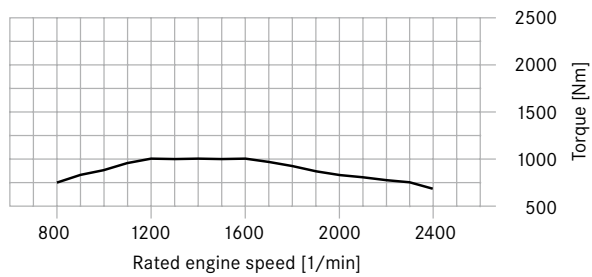

Mercedes-Benz
Trucks you can trust

Mercedes-Benz,

R6 – 175 kW (238 hp)

OM 936

Technical data

No. of cylinders	R6
Displacement [l]	7.7
Max. torque [Nm](1/min)]	1000 1200-1600
Max. rated power [kW](1/min)]	175 1800

Mercedes-Benz
Trucks you can trust

Mercedes-Benz,

R6 – 200 kW (272 hp)

OM 936

Technical data

No. of cylinders	R6
Displacement [l]	7.7
Max. torque [Nm](1/min)]	1100 1200-1600
Max. rated power [kW](1/min)]	200 1800

Mercedes-Benz
Trucks you can trust

Mercedes-Benz,

R6 – 220 kW (299 hp)

OM 936

Technical data

No. of cylinders	R6
Displacement [l]	7.7
Max. torque [Nm] (1/min)	1200 1200-1600
Max. rated power [kW] (1/min)	220 1800