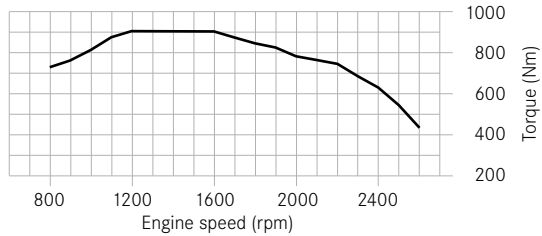

Mercedes-Benz
Trucks you can trust

Mercedes-Benz,

R4 – 155 kW (211 hp)

OM 934

Technical data

No. of cylinders	R4
Engine capacity [l]	5.1
Max. torque [Nm rpm]	850 1200-1600
Rated power [kW rpm]	155 1800

Mercedes-Benz
Trucks you can trust

Mercedes-Benz,

R4 – 170 kW (231 hp)

OM 934

Technical data

No. of cylinders	R4
Engine capacity [l]	5.1
Max. torque [Nm rpm]	900 1200-1600
Rated power [kW rpm]	170 1800

Mercedes-Benz
Trucks you can trust

Mercedes-Benz,

R4 – 115 kW (156 hp)

OM 934

Technical data

No. of cylinders	R4
Engine capacity [l]	5.1
Max. torque [Nm rpm]	650 1200-1600
Rated power [kW rpm]	115 1800

Mercedes-Benz
Trucks you can trust

Mercedes-Benz,

R4 – 130 kW (177 hp)

OM 934

Technical data

No. of cylinders	R4
Engine capacity [l]	5.1
Max. torque [Nm rpm]	750 1200-1600
Rated power [kW rpm]	130 1800