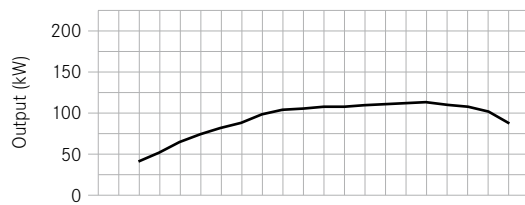

Mercedes-Benz
Trucks you can trust

Mercedes-Benz,

R4 – 155 kW (211 hp)

OM 934

Technical data

No. of cylinders	R4
Engine capacity [l]	5.1
Max. torque [Nm rpm]	850 1200-1600
Rated power [kW rpm]	155 1800

Mercedes-Benz
Trucks you can trust

Mercedes-Benz,

R4 – 170 kW (231 hp)

OM 934

Technical data

No. of cylinders	R4
Engine capacity [l]	5.1
Max. torque [Nm rpm]	900 1200-1600
Rated power [kW rpm]	170 1800

Mercedes-Benz
Trucks you can trust

Mercedes-Benz,

R4 – 115 kW (156 hp)

OM 934

Technical data

No. of cylinders	R4
Engine capacity [l]	5.1
Max. torque [Nm rpm]	650 1200-1600
Rated power [kW rpm]	115 1800

Mercedes-Benz
Trucks you can trust

Mercedes-Benz,

R4 – 130 kW (177 hp)

OM 934

Technical data

No. of cylinders	R4
Engine capacity [l]	5.1
Max. torque [Nm rpm]	750 1200-1600
Rated power [kW rpm]	130 1800