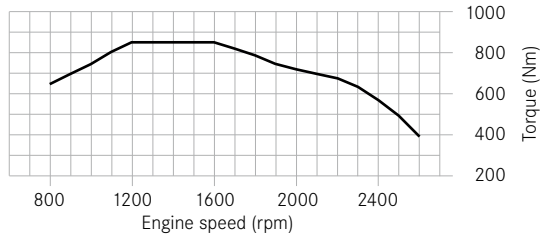

Mercedes-Benz
Trucks you can trust

Mercedes-Benz,

R4 – 155 kW (211 hp)

OM 934

Technical data

No. of cylinders	R4
Engine capacity [l]	5.1
Max. torque [Nm rpm]	850 1200-1600
Rated power [kW rpm]	155 1800

Mercedes-Benz
Trucks you can trust

Mercedes-Benz,

R4 – 170 kW (231 hp)

OM 934

Technical data

No. of cylinders	R4
Engine capacity [l]	5.1
Max. torque [Nm rpm]	900 1200-1600
Rated power [kW rpm]	170 1800

Mercedes-Benz
Trucks you can trust

Mercedes-Benz,

R4 – 115 kW (156 hp)

OM 934

Technical data

No. of cylinders	R4
Engine capacity [l]	5.1
Max. torque [Nm rpm]	650 1200-1600
Rated power [kW rpm]	115 1800

Mercedes-Benz
Trucks you can trust

Mercedes-Benz,

R4 – 130 kW (177 hp)

OM 934

Technical data

No. of cylinders	R4
Engine capacity [l]	5.1
Max. torque [Nm rpm]	750 1200-1600
Rated power [kW rpm]	130 1800