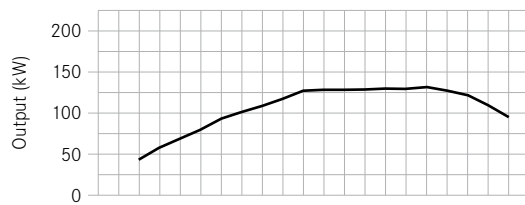

Mercedes-Benz
Trucks you can trust

Mercedes-Benz,

R4 – 155 kW (211 hp)

OM 934

Technical data

No. of cylinders	R4
Engine capacity [l]	5.1
Max. torque [Nm rpm]	850 1200-1600
Rated power [kW rpm]	155 1800

Mercedes-Benz
Trucks you can trust

Mercedes-Benz,

R4 – 170 kW (231 hp)

OM 934

Technical data

No. of cylinders	R4
Engine capacity [l]	5.1
Max. torque [Nm rpm]	900 1200-1600
Rated power [kW rpm]	170 1800

Mercedes-Benz
Trucks you can trust

Mercedes-Benz,

R4 – 115 kW (156 hp)

OM 934

Technical data

No. of cylinders	R4
Engine capacity [l]	5.1
Max. torque [Nm rpm]	650 1200-1600
Rated power [kW rpm]	115 1800

Mercedes-Benz
Trucks you can trust

Mercedes-Benz,

R4 – 130 kW (177 hp)

OM 934

Technical data

No. of cylinders	R4
Engine capacity [l]	5.1
Max. torque [Nm rpm]	750 1200-1600
Rated power [kW rpm]	130 1800