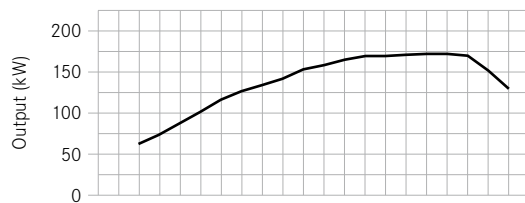

Mercedes-Benz
Trucks you can trust

Mercedes-Benz,

R4 – 155 kW (211 hp)

OM 934

Technical data

No. of cylinders	R4
Engine capacity [l]	5.1
Max. torque [Nm rpm]	850 1200-1600
Rated power [kW rpm]	155 1800

Mercedes-Benz
Trucks you can trust

Mercedes-Benz,

R4 – 170 kW (231 hp)

OM 934

Technical data

No. of cylinders	R4
Engine capacity [l]	5.1
Max. torque [Nm rpm]	900 1200-1600
Rated power [kW rpm]	170 1800

Mercedes-Benz
Trucks you can trust

Mercedes-Benz,

R4 – 115 kW (156 hp)

OM 934

Technical data

No. of cylinders	R4
Engine capacity [l]	5.1
Max. torque [Nm rpm]	650 1200-1600
Rated power [kW rpm]	115 1800

Mercedes-Benz
Trucks you can trust

Mercedes-Benz,

R4 – 130 kW (177 hp)

OM 934

Technical data

No. of cylinders	R4
Engine capacity [l]	5.1
Max. torque [Nm rpm]	750 1200-1600
Rated power [kW rpm]	130 1800