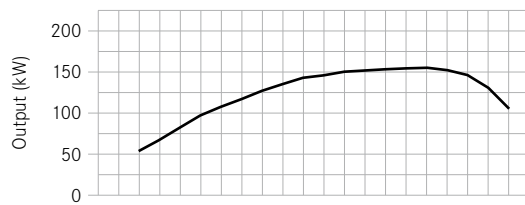

Mercedes-Benz
Trucks you can trust

Mercedes-Benz,

R4 – 155 kW (211 hp)

OM 934

Technical data

No. of cylinders	R4
Engine capacity [l]	5.1
Max. torque [Nm rpm]	850 1200-1600
Rated power [kW rpm]	155 1800

Mercedes-Benz
Trucks you can trust

Mercedes-Benz,

R4 – 170 kW (231 hp)

OM 934

Technical data

No. of cylinders	R4
Engine capacity [l]	5.1
Max. torque [Nm rpm]	900 1200-1600
Rated power [kW rpm]	170 1800

Mercedes-Benz
Trucks you can trust

Mercedes-Benz,

R4 – 115 kW (156 hp)

OM 934

Technical data

No. of cylinders	R4
Engine capacity [l]	5.1
Max. torque [Nm rpm]	650 1200-1600
Rated power [kW rpm]	115 1800

Mercedes-Benz
Trucks you can trust

Mercedes-Benz,

R4 – 130 kW (177 hp)

OM 934

Technical data

No. of cylinders	R4
Engine capacity [l]	5.1
Max. torque [Nm rpm]	750 1200-1600
Rated power [kW rpm]	130 1800