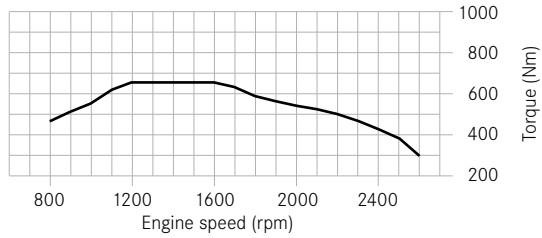

Mercedes-Benz
Trucks you can trust

Mercedes-Benz,

R4 – 155 kW (211 hp)

OM 934

Technical data

No. of cylinders	R4
Engine capacity [l]	5.1
Max. torque [Nm rpm]	850 1200-1600
Rated power [kW rpm]	155 1800

Mercedes-Benz
Trucks you can trust

Mercedes-Benz,

R4 – 170 kW (231 hp)

OM 934

Technical data

No. of cylinders	R4
Engine capacity [l]	5.1
Max. torque [Nm rpm]	900 1200-1600
Rated power [kW rpm]	170 1800

Mercedes-Benz
Trucks you can trust

Mercedes-Benz,

R4 – 115 kW (156 hp)

OM 934

Technical data

No. of cylinders	R4
Engine capacity [l]	5.1
Max. torque [Nm rpm]	650 1200-1600
Rated power [kW rpm]	115 1800

Mercedes-Benz
Trucks you can trust

Mercedes-Benz,

R4 – 130 kW (177 hp)

OM 934

Technical data

No. of cylinders	R4
Engine capacity [l]	5.1
Max. torque [Nm rpm]	750 1200-1600
Rated power [kW rpm]	130 1800