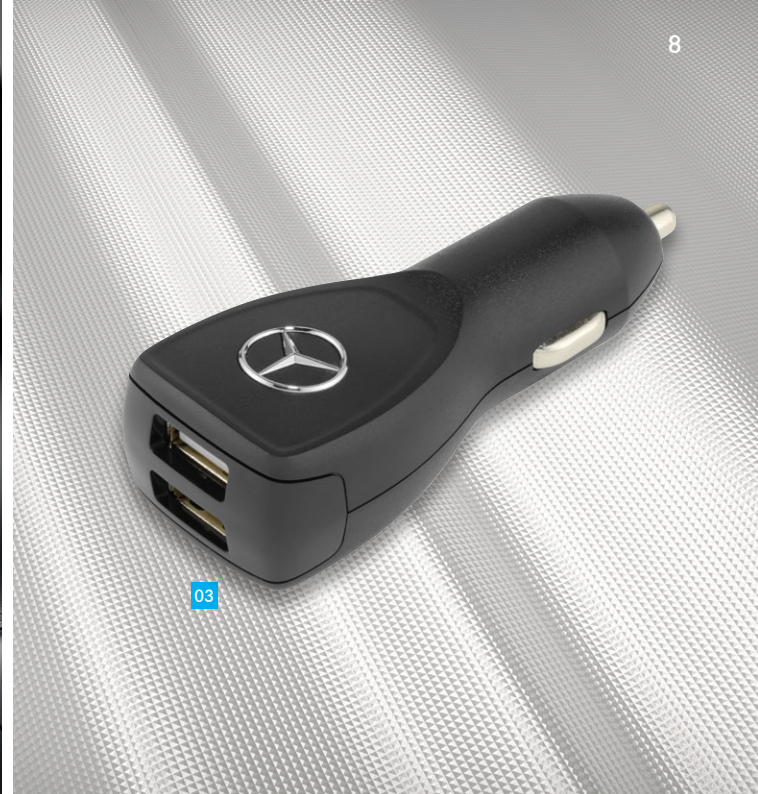

01 Cruise control, without rear wipe/wash function

Accelerate, slow down and maintain a steady speed, all via a single control stalk. Cruise control is a convenient feature, not just on long journeys, but on shorter trips too.

Item number
A4155451300

£192.00

02 Radio

Our LCD radio features AUX and USB ports, and it enables Bluetooth® telephony and audio streaming. Available with or without a CD player, it's a great way to keep you company throughout the working day.

Item number
A4158201900

£254.00

03 USB Power charger

Our USB Power charger's intelligent "smart charging" allows you to power up your mobile quickly and conveniently via the cigarette lighter while you're on the move. It includes protection against overheating, as well as subtly illuminated USB ports that make the charger easy to use in the dark.

Item number
A2138202403

£20.83