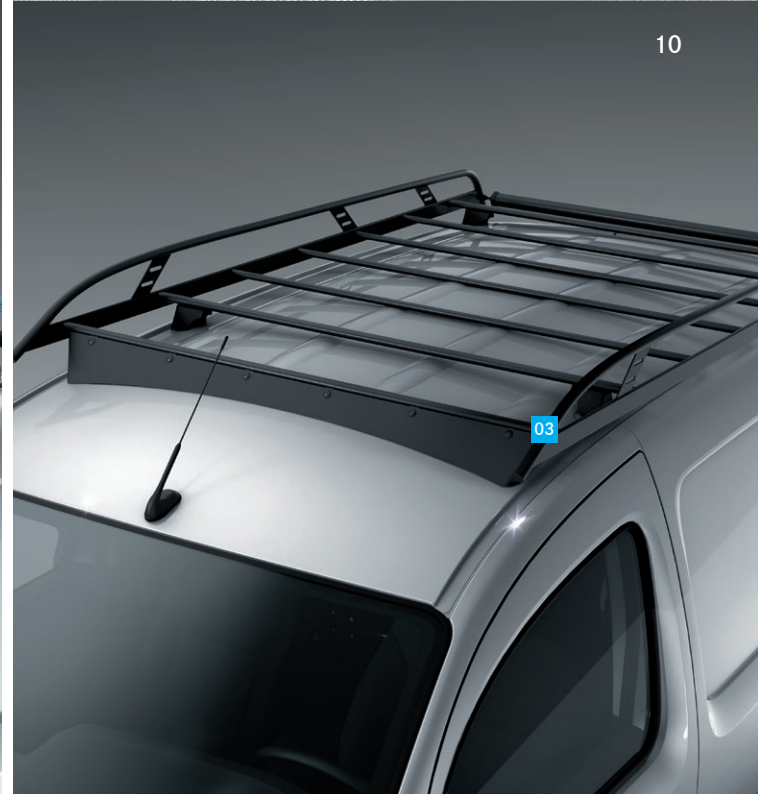

01 Standard basic carrier bars

Secure your tools or equipment to these carrier bars, which screw-fit to the van's roof channel. The robust steel structure of the bars is designed to withstand the toughest demands.